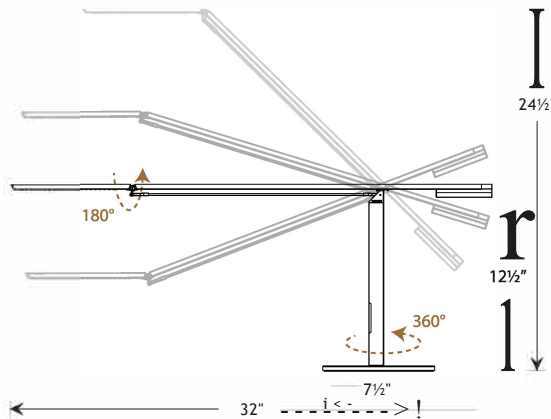

Lumens:	360
Energy Consumption:	Gw
Rated lifespan:	50,000 hours
Color Temperature:	Cool: 4,500 K/ Warm 3,500 K
Color Rendering Index {CRI}:	85
Dimmer:	Built-in touchstrip
Brightness Adjustability:	Multiple dimming levels
Standard Color Finish:	Chrome*, Black, Silver, Orange
Material:	Aluminum/Plastic
Cord:	Black, 10'
C-UL-US Certified	

*Chrome finish available on warm light model only