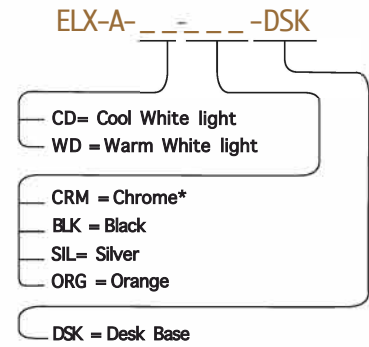

equo

Equo is a willowy sculpture functioning as an LED Desk Lamp. The lamp has a streamlined counterweight design for feather-light adjustability. One finger is all you need to adjust the floating arm's position, and the tilting head stays at the angle you set. When the best in design meets clever engineering, the result is Equo, in all its elegance.

Lumens:	360
Energy Consumption:	Gw
Rated lifespan:	50,000 hours
Color Temperature:	Cool: 4,500 K/ Warm 3,500 K
Color Rendering Index {CRI}:	85
Dimmer:	Built-in touchstrip
Brightness Adjustability:	Multiple dimming levels
Standard Color Finish:	Chrome*, Black, Silver, Orange
Material:	Aluminum/Plastic
Cord:	Black, 10'
C-UL-US Certified	

*Chrome finish available on warm light model only

Occupancy sensor*
{P7-02-0CC01A}

*Sold separately

Potential LEED Points

Integrative Process (Possible 2 points)

To support high-performance, cost-effective project outcomes through an early analysis of the interrelationships among systems.